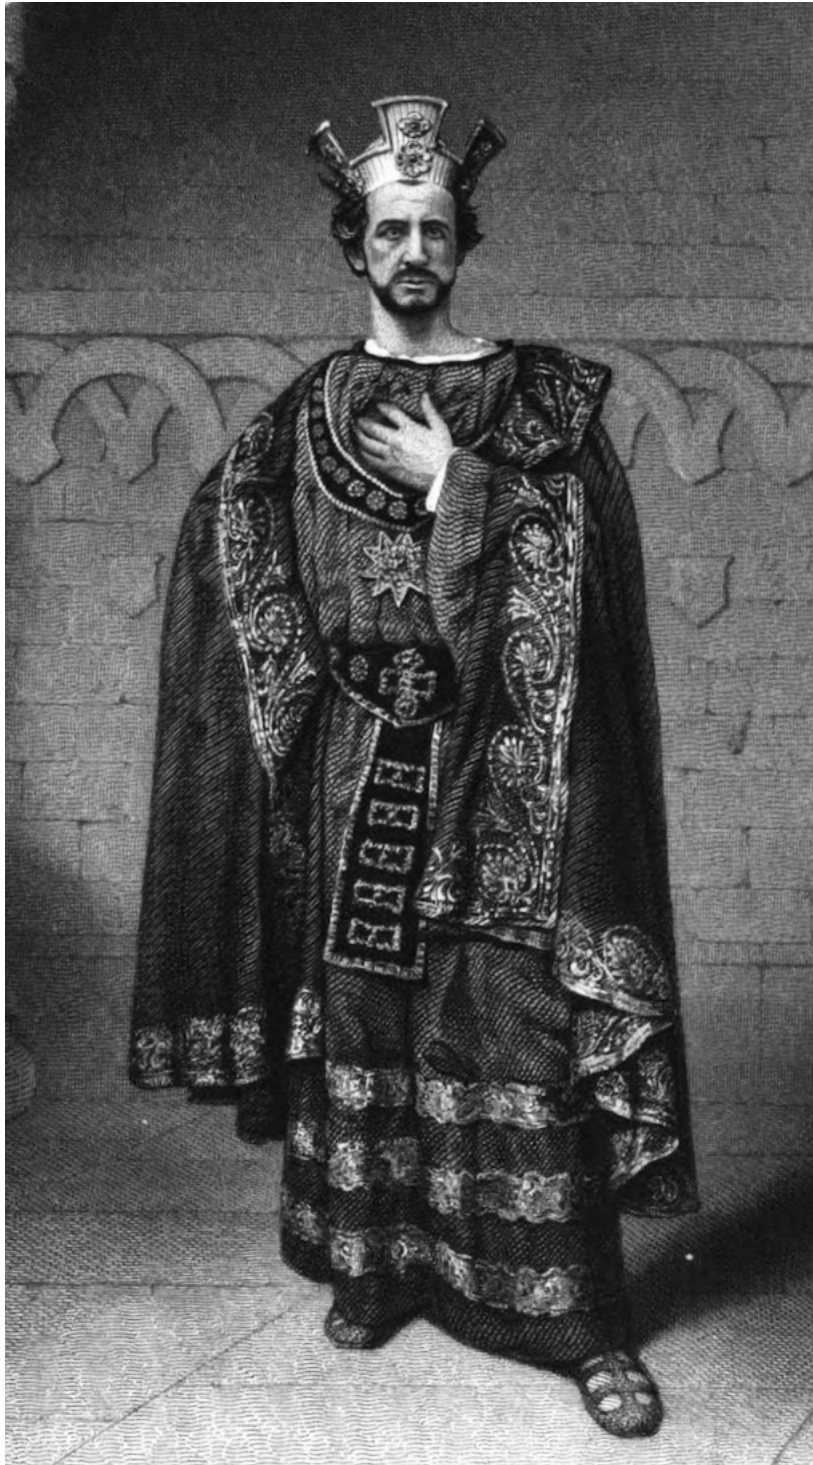

Mr. M'Kean Buchanan as Macbeth.

MAC: ---- "To be thus is nothing;

But to be safely thus: -- Our fears in Banquo
Stick deep; and in his royalty of nature
Reigns that, which would be fear'd."

Macbeth Act 3, Sc. 1

Engraved by T. Sherratt, from a Daguerreotype
by Brinkerhoff & Co., New York.

John Tallis & Company, London & New York.