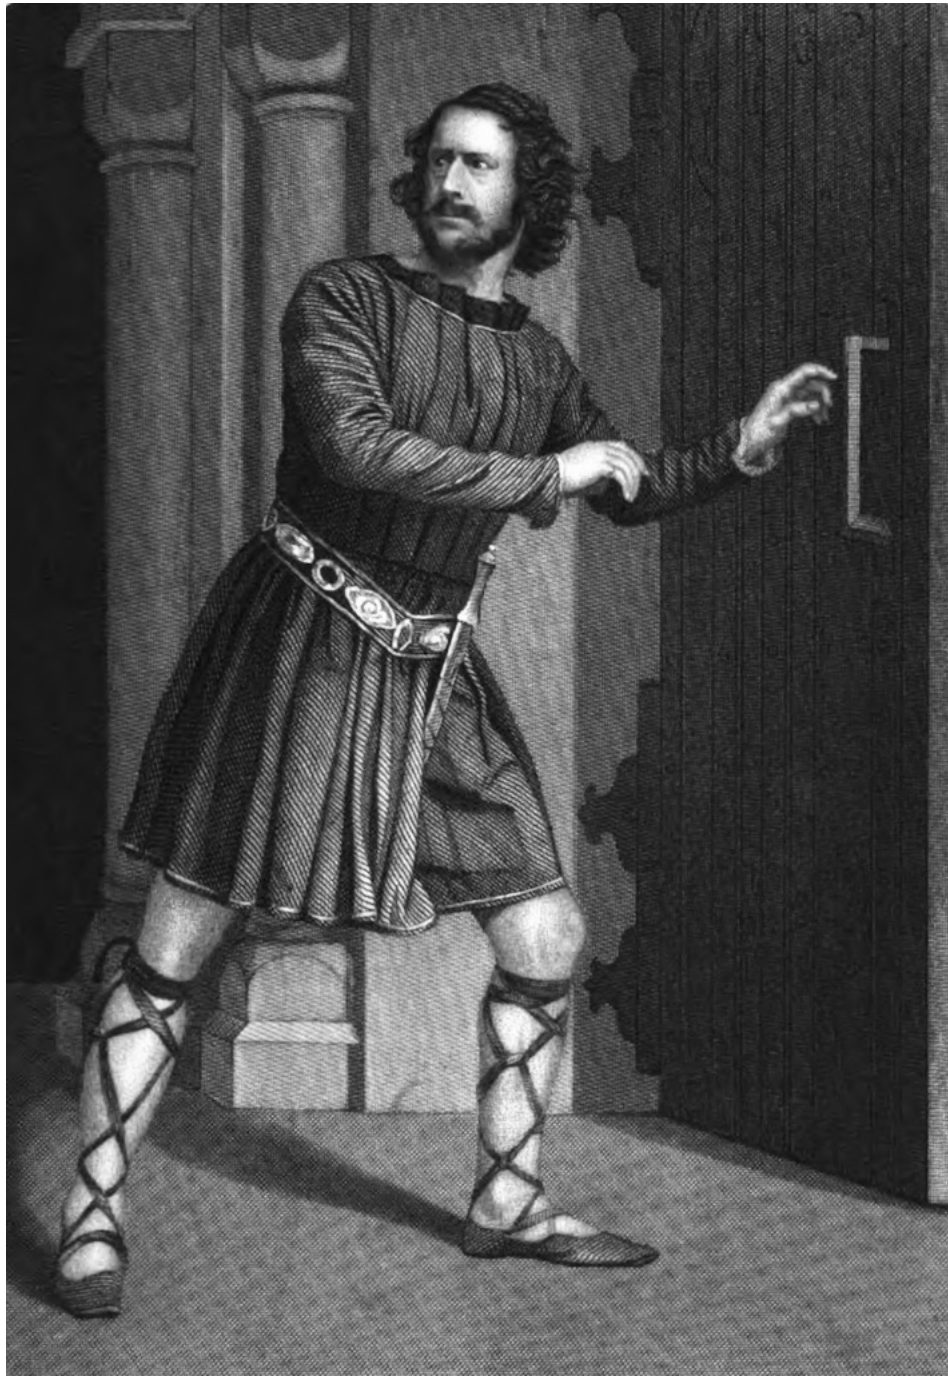

Mr. Macready as Macbeth.

MACB: Two truths are told, as happy prologues to the swelling act of the imperial theme.

Act 1, Sc. 3.

Engraved by Sherratt, from the Original Painting by Tracey in the possession of the Publishers.

John Tallis & Company, London & New York.

Miss Glyn as Lady Macbeth.  
Glamis thou art, and Cawdor; and shalt be  
What thou art promised.  
Macbeth,  
Act 1, Scene 5.  
From a Daguerreotype by Paine of Islington.  
John Tallis & Company, London & New York.

Mr. Phelps, as Macbeth.

"I go, and it is done; the bell invites me.  
Hear it not Duncan; for it is a knell  
That summons thee to heaven or to hell."

From a Daguerreotype by Paine of Islington.  
John Tallis & Company, London & New York.